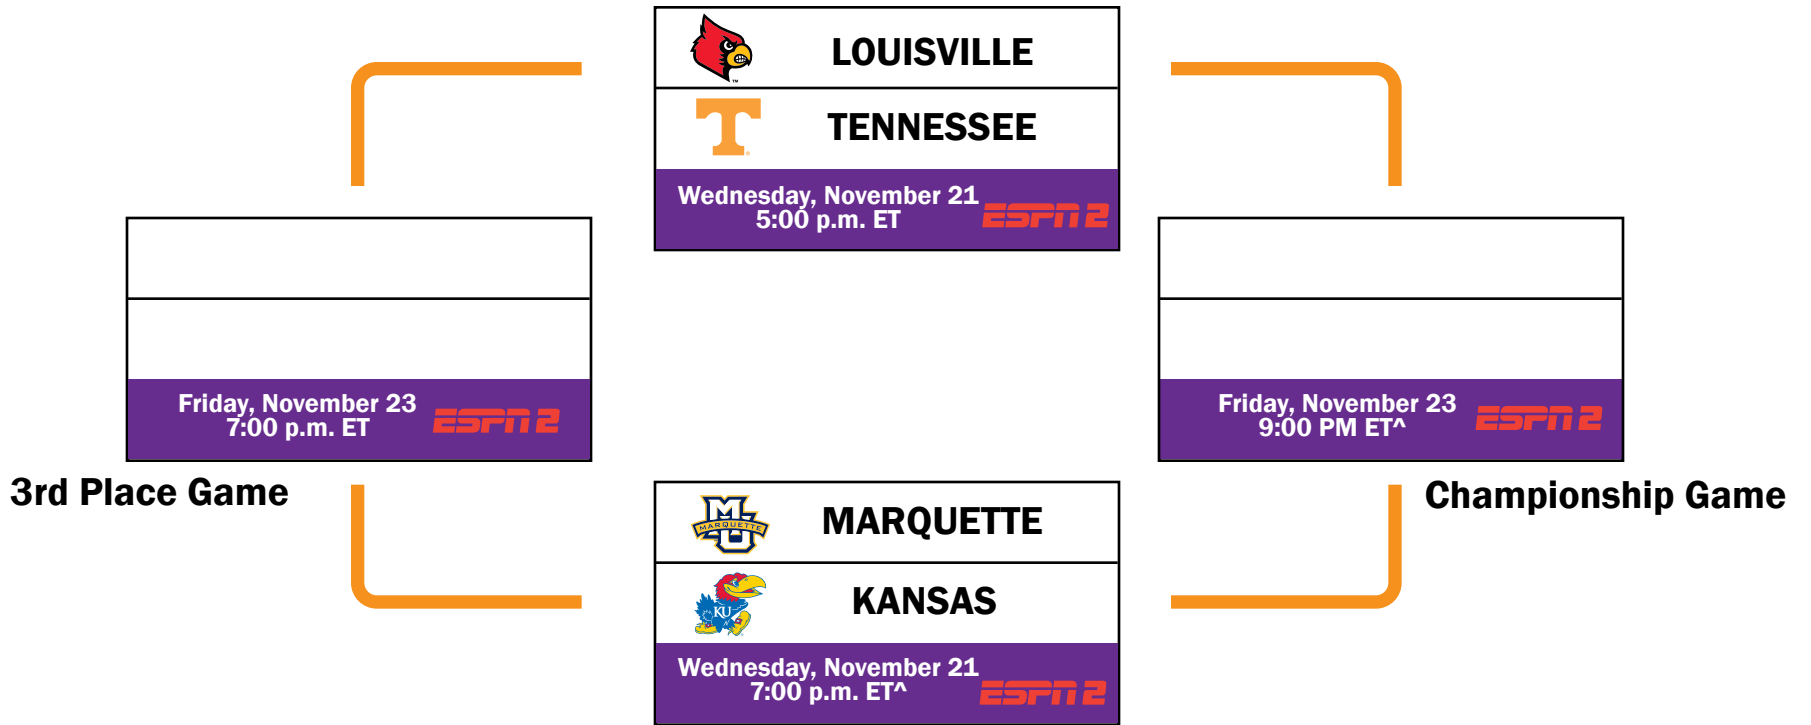

2018 NIT SEASON TIP-OFF

Barclays Center
 Brooklyn, NY
 November 21 & 23

* All times listed in EASTERN TIME (ET)
 Home team is listed on the bottom of each match-up
 (^) Game will tip 20 minutes after the conclusion of the preceeding game